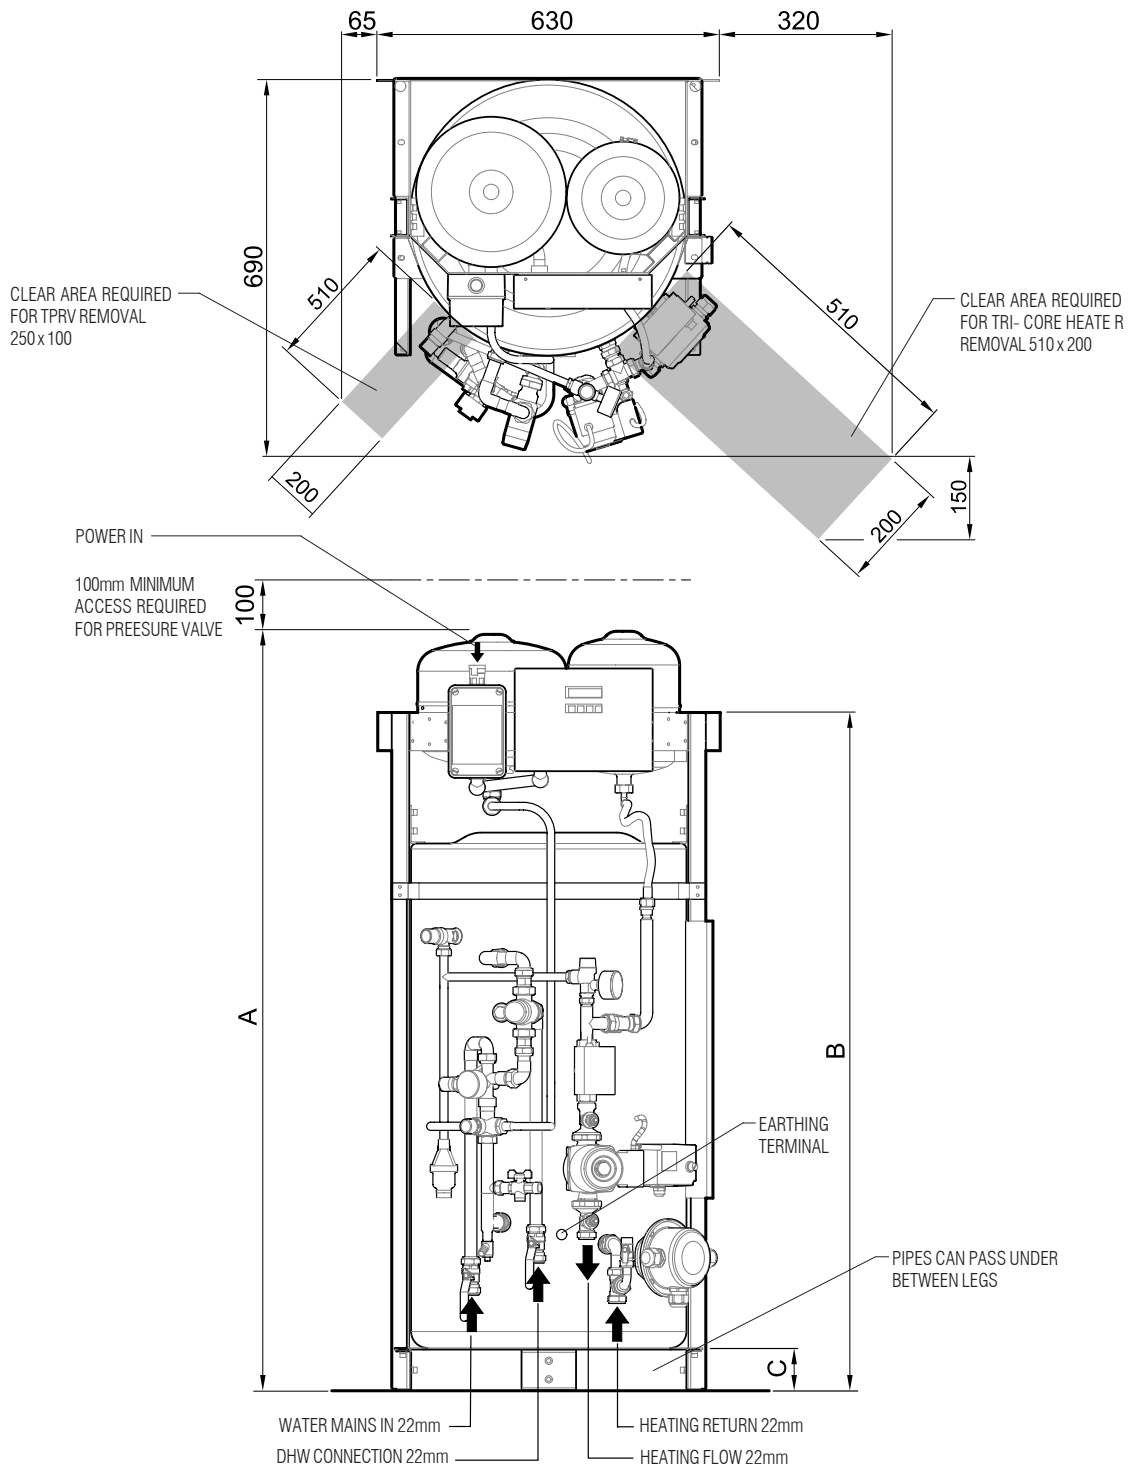

3-2.5 Cased System Dimensions

Part No.	Model	Cylinder Size	A	B	C
BEP 125	125 Short	125 litres	1392mm	1243mm	78mm
BEP 150	150 Short	150 litres	1692mm	1543mm	78mm
BEP 125R	125 Long	125 litres	1692mm	1543mm	328mm

Fig. 3-2e Cylinder Dimensions